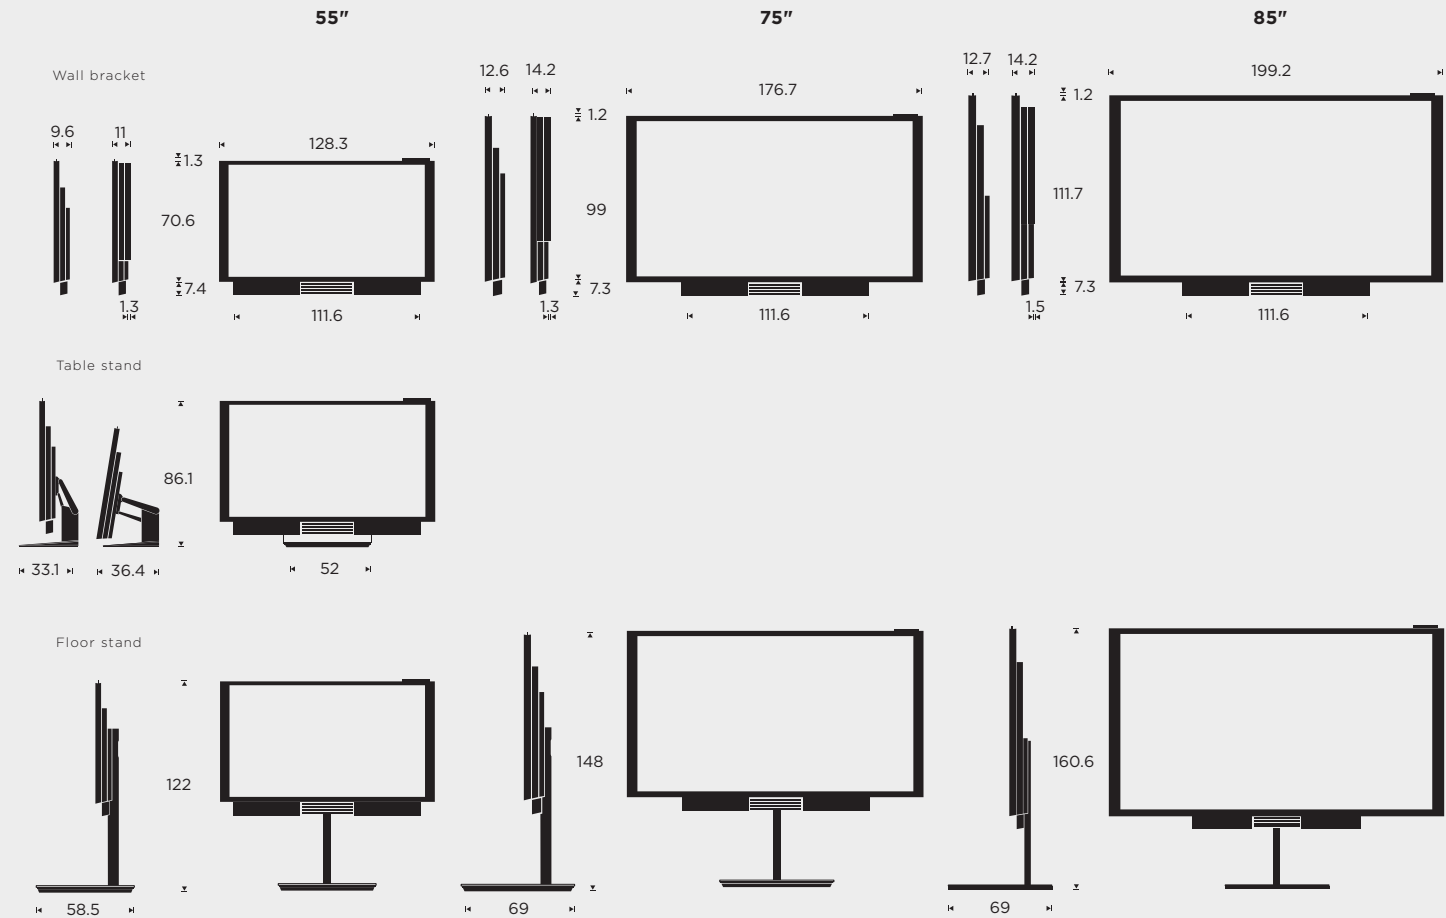

MEASUREMENTS

in cm

bang-olufsen.com/beovision-avant

SPECIFICATIONS/FEATURES

Designer	Placement options	Weight (in kg)	55"	75"	85"
Torsten Valeur David Lewis Designers	Wall bracket motorised: With movement from wall. 60 degrees for 55" and 19 degrees for 75" and 85"	TV	54,5	77	110
	Wall bracket fixed against the wall	Fixed wall bracket:	15,2	16	16
	Table stand for 55" only: Lifts TV to upright position	Motorised wall bracket:	16,3	17,6	17,6
	Floor stand: Motorised movement of screen up to 90 degrees from wall in both directions	Floor stand:	50,3	81	81
		Table stand:	20	-	-
Display	Sound	Video			
Ultra High-Definition (4K)	Fully active, three-way stereo speaker system	Dual tuner for connection of external USB hard disk*			
Edge-type LED panel with 1.5 local backlight dimming for the 55" version	3 x 1/4" tweeter	Bang & Olufsen Smart TV*			
Direct-type LED with 2D local backlight dimming for the 75" and 85" version	3 x 2" midrange	HbbTV*			
	1 x 4" woofer	3D			
	1 x 6.5" woofer	Anti-reflection coated contrast screen			
	8 x 60 watts class D amplifiers – one for each driver	Automatic Picture Control with Chromatic Room Adaptation adjusting the picture performance to the light conditions in the room			
	Integrated digital 7.1 surround sound module				
	TruelImage up and downmixing technology				
	Immaculate Wireless Sound integrated for a full wireless surround solution				
	BeoLink Multiroom technology is integrated	*market dependent